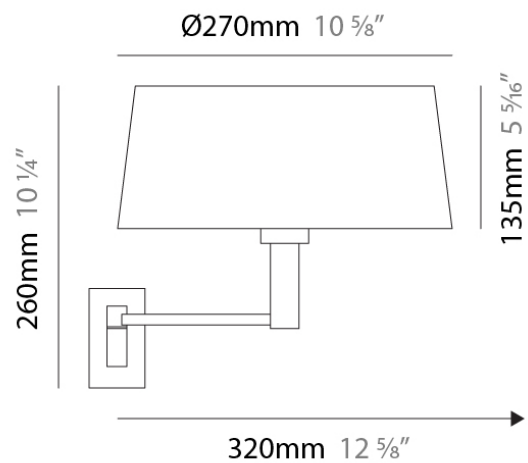

CLASSIC SURFACE

D83047-PBR

PROJECT _____

TYPE _____

NOTES _____

QUANTITY _____

DATE _____

GENERAL

Series: Classic

Brand: Panzeri

Division: Design

Mounting Type: Surface

Mounting Location: Wall

Subcategory: Ambient

PHYSICAL

Shape: Abstract

Length (mm): 270

Length (in): 10 ⁵/₈

Height (mm): 260

Height (in): 10 ¹/₄

Extension (mm): 320

Extension (in): 12 ⁵/₈

Light Distribution: Direct / Indirect

Weight (kg): 0.835

Weight (lbs): 1.88

Diffuser: White Fireproof Fabric Shade

Fixture Material: Metal

ELECTRICAL

Number of Lamps: 1

Lamp Type: LED Retrofit

Lamp Shape: A19

Bulb Included: Bulb Not Included

Total Output Wattage (W): 7

Max. Wattage Per Lamp (W): 7

Lamp Base: E26

Input Voltage (V): 120

LED

OPTICAL

RATINGS AND CERTIFICATIONS

Certified By: CSA Certified to UL and CSA Standards

IP rating: IP20