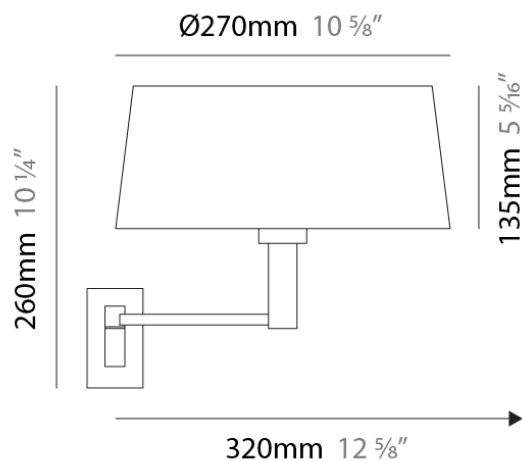

CLASSIC SURFACE

D83047-CHR

GENERAL

Series: Classic
Brand: Panzeri
Division: Design
Mounting Type: Surface
Mounting Location: Wall
Subcategory: Ambient

PHYSICAL

Shape: Abstract
Length (mm): 270
Length (in): 10 ⁵/₈"
Height (mm): 260
Height (in): 10 ¹/₄"
Extension (mm): 320
Extension (in): 12 ⁵/₈"
Light Distribution: Direct / Indirect
Weight (kg): 0.835
Weight (lbs): 1.88
Diffuser: White Fireproof Fabric Shade
Fixture Finish: Chrome
Fixture Material: Metal

ELECTRICAL

Number of Lamps: 1
Lamp Type: LED Retrofit
Lamp Shape: A19
Bulb Included: Bulb Not Included
Total Output Wattage (W): 7
Max. Wattage Per Lamp (W): 7
Lamp Base: E26
Input Voltage (V): 120

LED

OPTICAL

RATINGS AND CERTIFICATIONS

Certified By: CSA Certified to UL and CSA Standards
IP rating: IP20